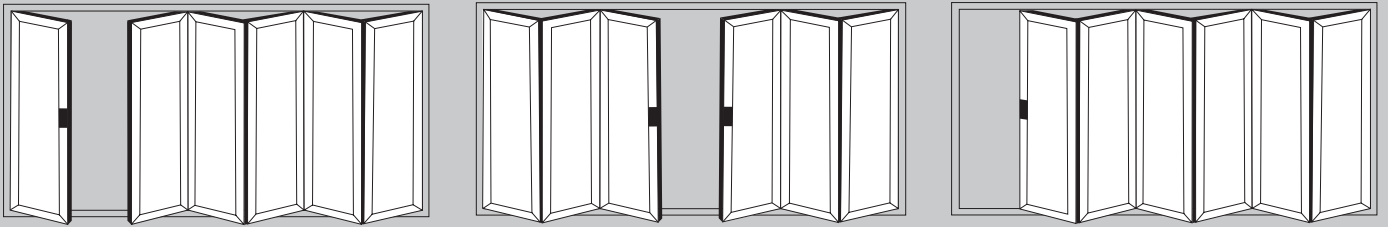

6 Door Options