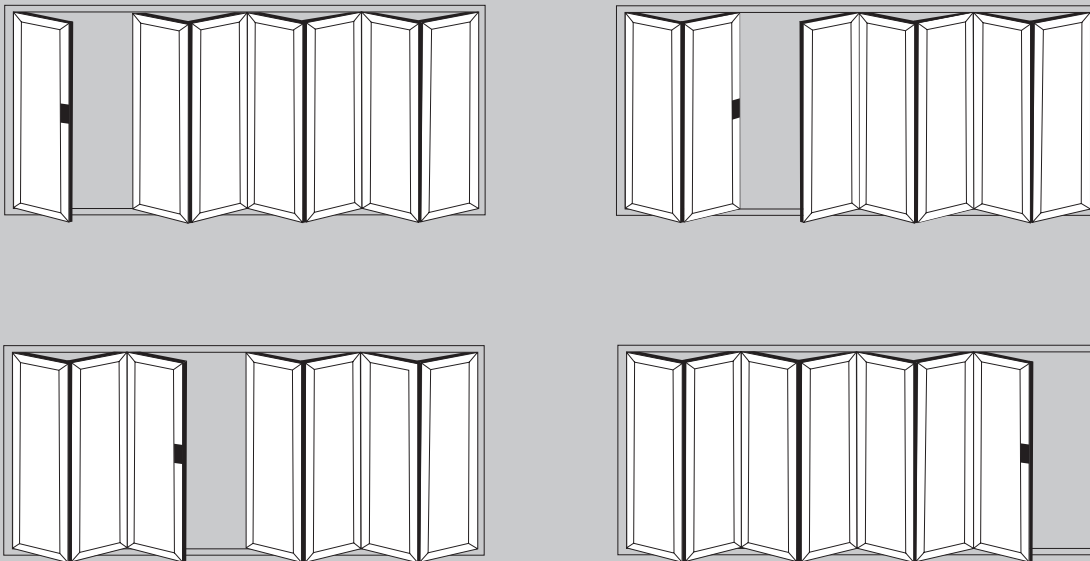

7 Door Options