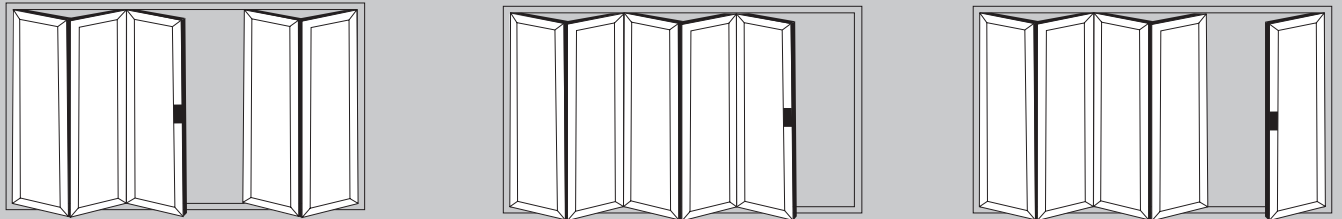

# POPULAR DESIGN OPTIONS

- Doors up to 6.5m wide
- Height up to 2.5m
- Each Sash up to 1m wide
- Thermally Efficient
- Complies with Building Regulations
- Available in a range of colours and styles
- Various threshold options
- Doors can open in or out
- PAS24:2012 Security Upgrade

1 Door Option 2 Door Options

3 Door Options

4 Door Options

5 Door Options

Aluminium